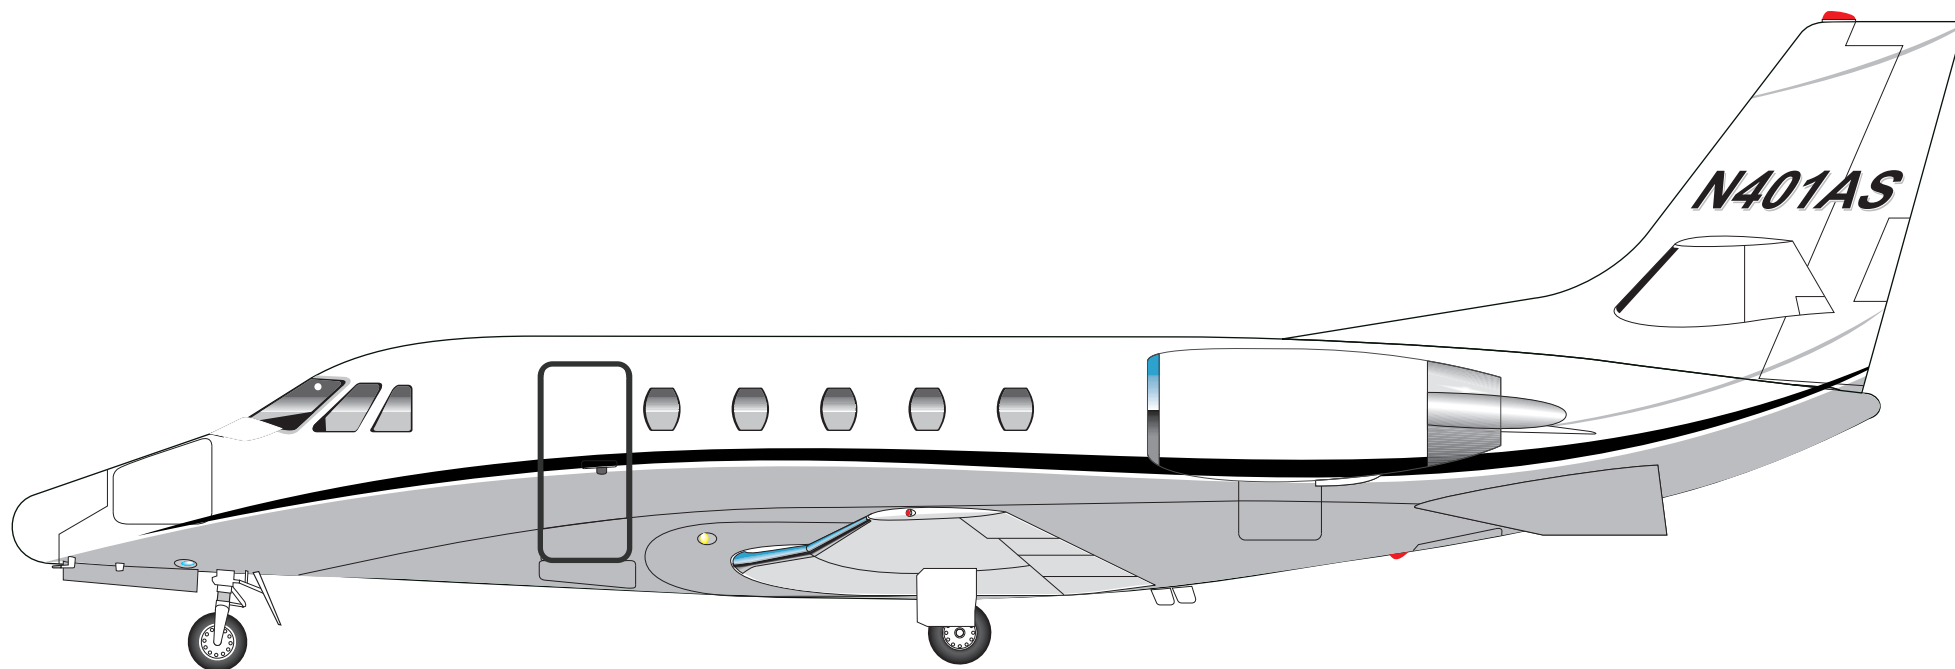

constant
AVIATION

This rendering represents a three dimensional object in a two dimensional format.

In addition, the ink used in this print may not accurately represent the actual paint colors.

2008 CESSNA 560XL
560-5757

Registration	Drawing Number	Date	Serial Number
N401AS	Option 1-1	02/08/2019	560-5757
Paint Definition			
#	Color	Mfr.	Part Number
1		SW	
2		SW	
3		SW	
4			
5			
6			
7			
8			
9			
10			
AX	Axalta		
DP	DuPont		
SW	Sherwin Williams		